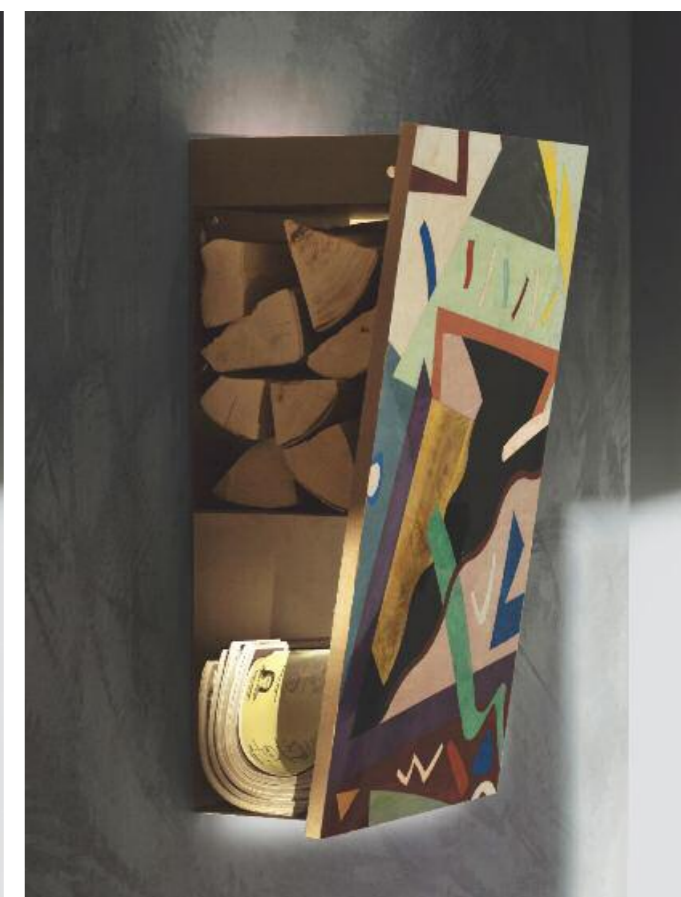

Currus / Mensa

Currus

Carrello porta-legna in lamiera verniciata con finiture in legno / Painted metal sheet firewood trolley with wooden details.

Mensa

Tagliere in legno lamellare optional per il carrello Currus” / Laminated wooden chopping board as optional for “Currus” cart.

Lumen

Lumen

Lampada porta-legna a muro,
in lamiera verniciata, con
pannello in legno intarsiato
disponibile in varie versioni /
Wall firewood holder lamp,
made of painted metal sheet,
provided of various types of
inlay wooden panel.